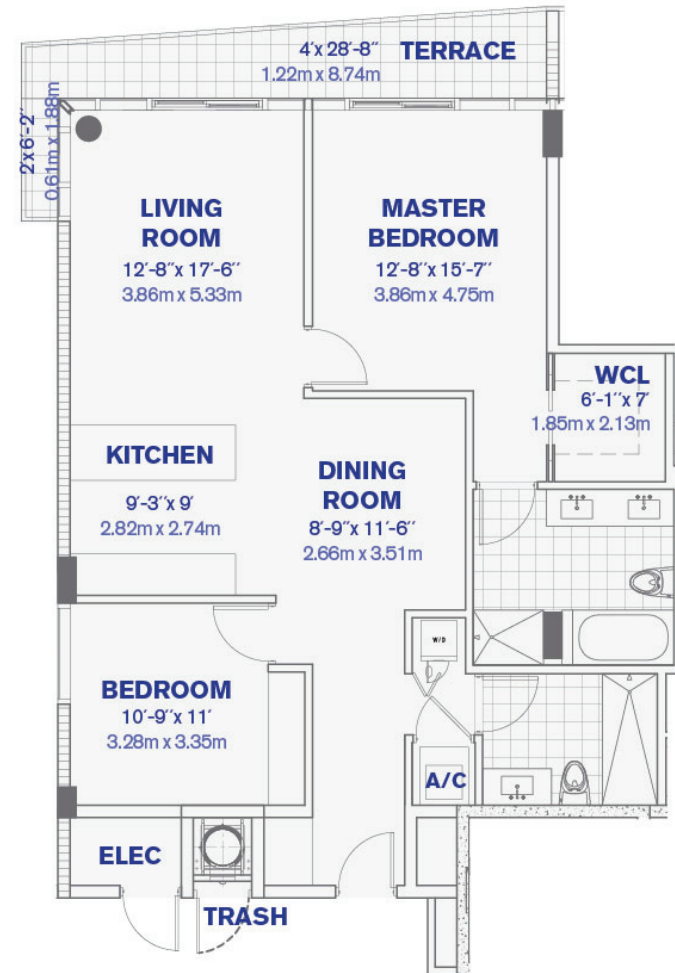

UNIT A

2 BEDROOM + 2 BATHROOM

TOTAL AC AREA: 1240 SQFT

TOTAL AC AREA: 115.20 M²

All dimensions, specifications and features are approximate and subject to change without notice.