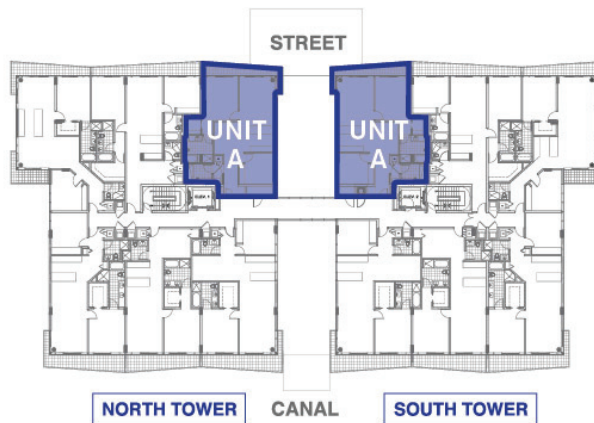

UNIT A

2 BEDROOM + 2 BATHROOM

TOTAL AC AREA: 1240 SQFT

TOTAL AC AREA: 115.20 M²

All dimensions, specifications and features are approximate and subject to change without notice.