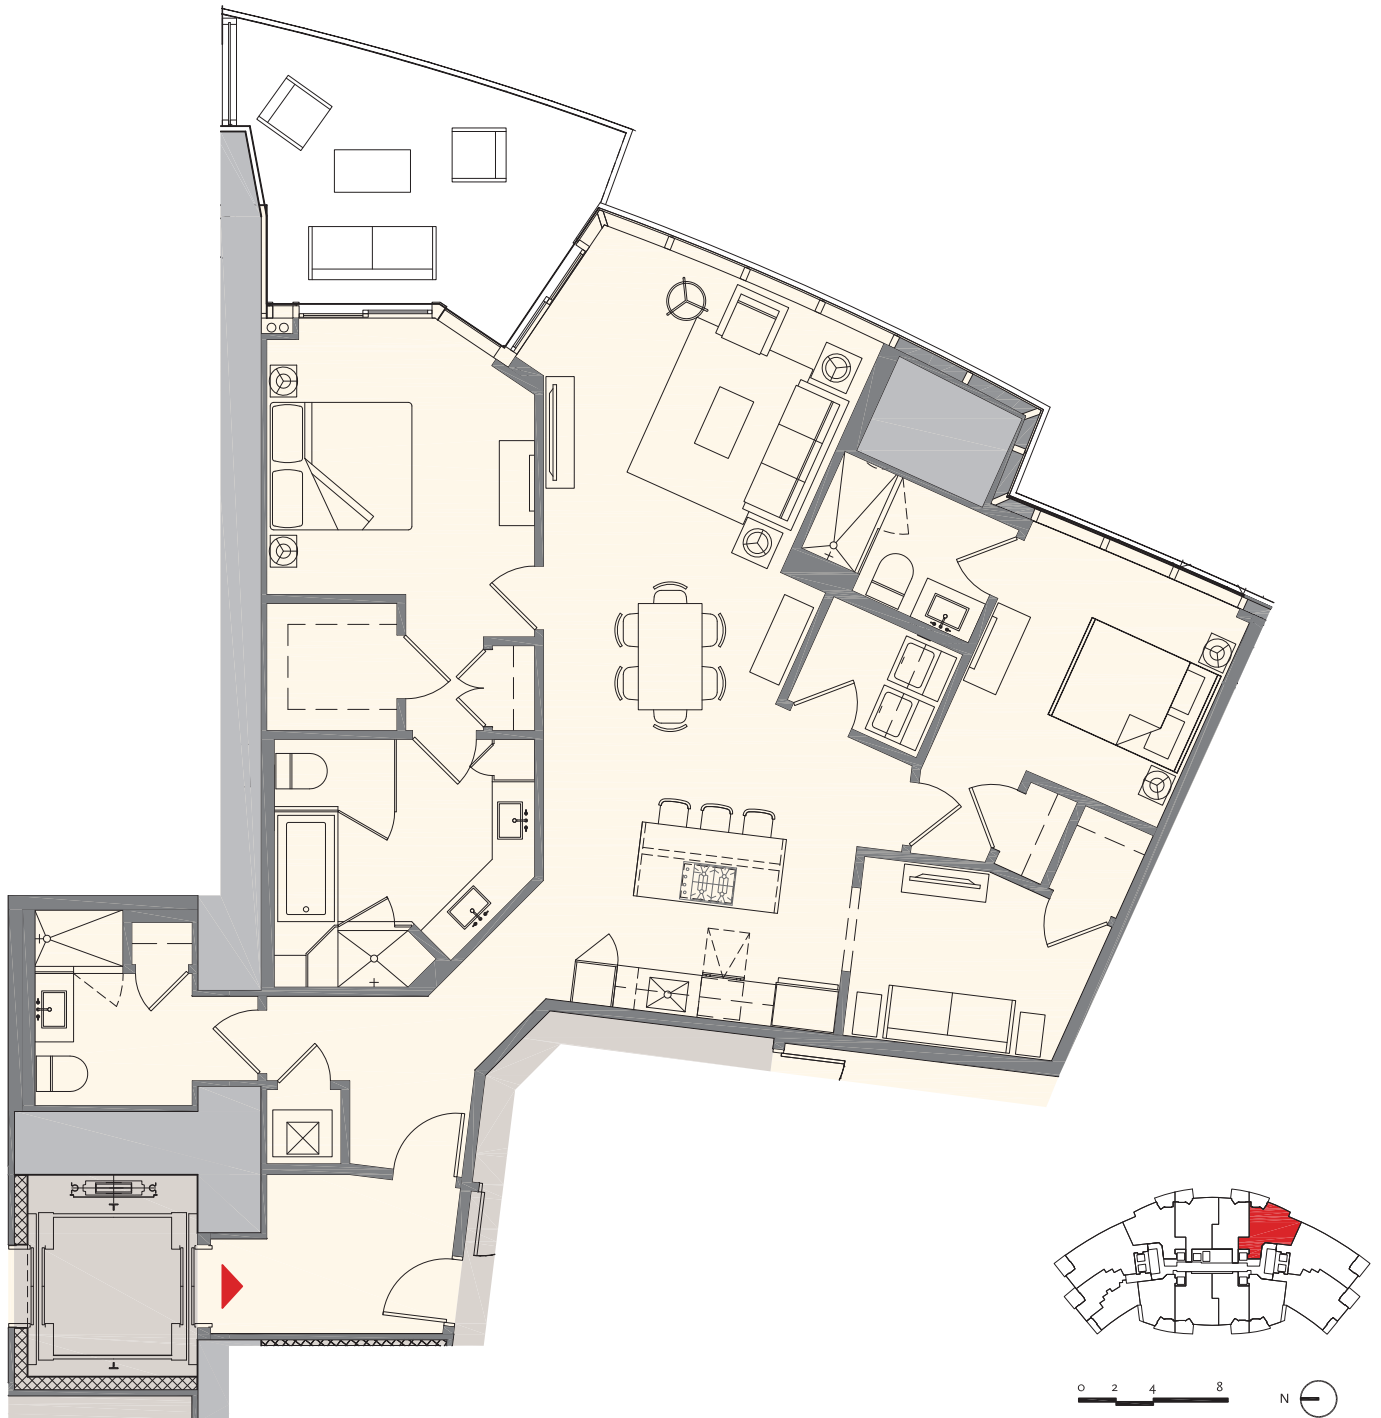

Residence D2

2 Bedroom + Den | 3 Bath

Total:	1,952 sq. ft.	181 m ²
Interior:	1,753 sq. ft.	163 m ²
Outdoor:	199 sq. ft.	18 m ²

These drawings are conceptual only and are for the convenience of reference. They should not be relied upon as representations, express or implied, of the final detail of the residences. Units shown are examples of unit types and may not depict actual units. Stated square footages are ranges for a particular unit type and are measured to the exterior boundaries of the exterior walls and the centerline of interior demising walls and in fact vary from the area that would be determined by using the description and definition of the "Unit" set forth in the Declaration (which generally only includes the interior airspace between the perimeter walls and excludes interior structural components).